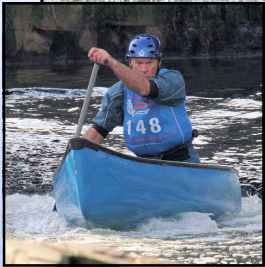

# Irwell 1, Wildwater Race

Sunday 14th March 2010

**This is a Division B Sprint,  
& Wavehopper Challenge**  
all welcome, come and have a go.

**FIRST RUNS START AT 12 noon. SECOND RUNS AT 1pm.**

Late entries accepted until 11am

River Irwell, Burrs Activity Centre, Woodhill Road, Bury, BL8 1DA

*All Classes will be catered for, including U10, U12, U14, U16  
U18, Seniors, & Veterans. K1, C1, C2, Open Canoe.*